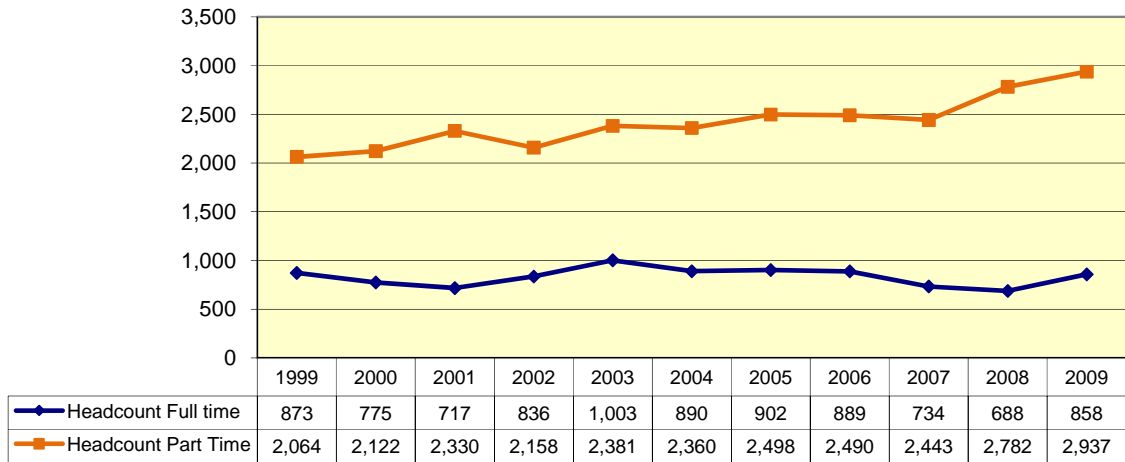

Summer Credit and Non-Credit Enrollment History

Summer Credit Enrollment History

**Source: Summer Term PERS Reports & WSCC Alliant System*

Summer Non-Credit Enrollment History

**Source: Summer Term PERS Report*

Summer Total Enrollment History

(Full-time, Part-time, Non-Credit)

**Source: Summer Term PERS Reports & WSCC Alliant System*