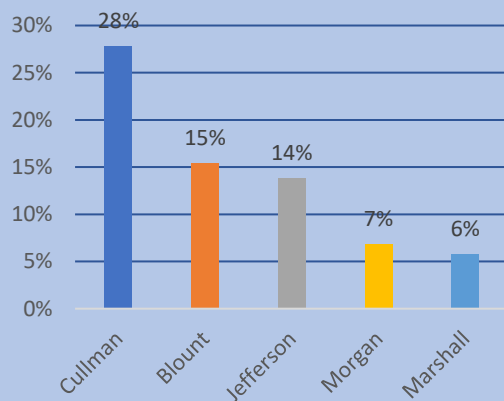

Wallace State Community College Demographics Dashboard

Term: Fall 2020

Total Enrollment: 4,763

Enrollment Status

Enrollment by Age

Enrollment by Gender

Enrollment by Top 5 Alabama Counties

Wallace State Community College History of Enrollment by Race