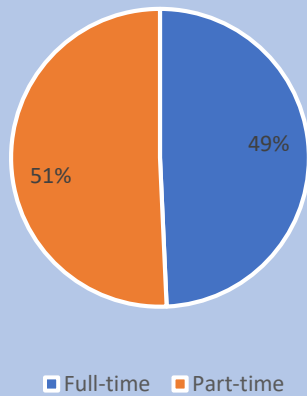

Wallace State Community College Demographics Dashboard

Term: Fall 2020

Total Enrollment: 4,763

Enrollment Status

Enrollment by Age

Enrollment by Gender

Enrollment by Top 5 Alabama Counties

Wallace State Community College History of Enrollment by Race