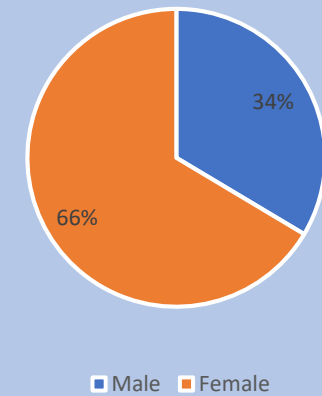

Wallace State Community College Demographics Dashboard

Term: Fall 2020

Total Enrollment: 4,763

Enrollment Status

Enrollment by Age

Enrollment by Gender

Enrollment by Top 5 Alabama Counties

Wallace State Community College History of Enrollment by Race