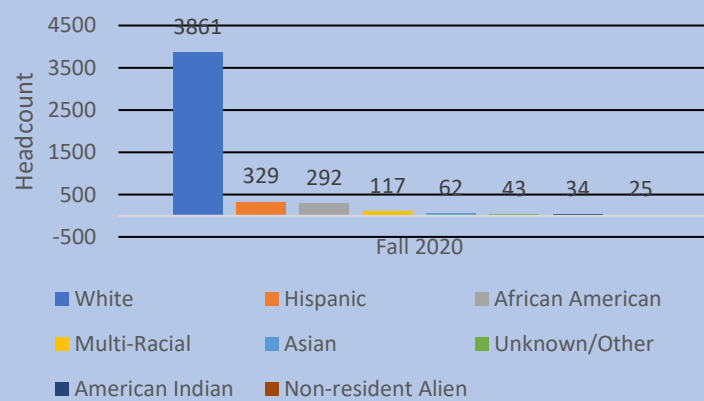

Wallace State Community College Demographics Dashboard

Term: Fall 2020

Total Enrollment: 4,763

Enrollment Status

Enrollment by Age

Enrollment by Gender

Enrollment by Top 5 Alabama Counties

Wallace State Community College History of Enrollment by Race