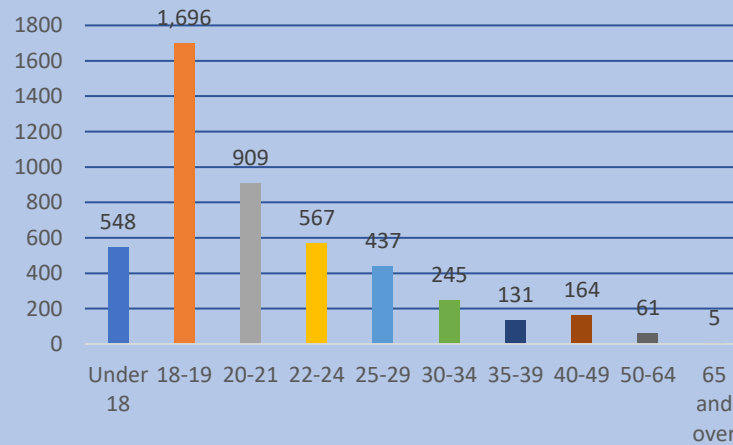

Wallace State Community College Demographics Dashboard

Term: Fall 2020

Total Enrollment: 4,763

Enrollment Status

Enrollment by Age

Enrollment by Gender

Enrollment by Top 5 Alabama Counties

Wallace State Community College History of Enrollment by Race